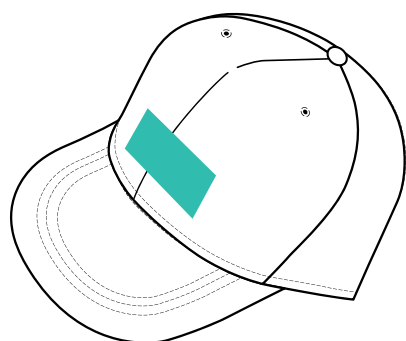

Here please create your motive in embroidery optics:

<https://embroidery.shirtee.com/>

ORIGINAL SIZE

We can only adjust the size of your graphics by 10%. Please make sure to submit the file in its **original size**.

TRANSPARENCY

All colors that appear in your graphic are embroidered, so be careful with white backgrounds.

COLORS

Take care to use only **single-coloured areas/ lines (no colour gradients/ mixed shades)** and choose your colour to limit your subject to our colors.

POLO-SHIRT

Chest heart side, max. 90 x 90 mm
Font height min. 8mm

GRILL APPROACH

Chest centered, 90 x 90 mm
Font height min. 8mm

BASEBALL-CAP

Front side, 100 x 50 mm
Font height min. 10mm

BEANIE

Front side, 100 x 60 mm
Font height min. 10mm