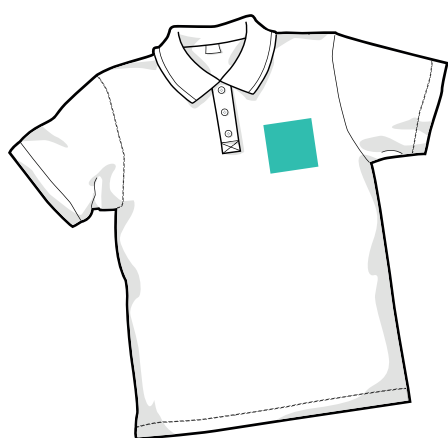

Currently we offer 5-coloured embroidery, which means that your design may contain a maximum of 5 different colours from our yarn assortment.

OUR GARNE

White #FFFFFF	Black #000000	Grey #8A8D8E	Silver #C8C8C7	Gold #F0D484	Yellow #FFB81B
Orange #FF9117	Brown #784311	Magenta #E91F77	Red #D0343A	Maroon #9F2341	Purple #480E67
Pastel Pink #FCBCCB	Navy #333366	Royal #004B87	Aqua #3986CC	Kelly Green #009D4F	Kiwi Green #73A950

IMPORTANT CONDITIONS

Small letters with thin lines can quickly sink into the fabric, especially in the case of beanies, making them unreadable. We therefore advise you not to use an embroidery design with lines that are narrower than **2 mm**.

FILE FORMAT

- Design in the **PNG** format (embroidery file)
- in addition to the embroidery file a **PNG in embroidery look**

In order to be able to give your customers a more realistic preview of the design, we ask you to send your design as usual as PNG, and additionally in embroidery optics.

Here please create your motive in embroidery optics:

<https://embroidery.shirtee.com/>

ORIGINAL SIZE

We can only adjust the size of your graphics by 10%. Please make sure to submit the file in its **original size**.

TRANSPARENCY

All colors that appear in your graphic are embroidered, so be careful with white backgrounds.

COLORS

Take care to use only **single-coloured areas/ lines (no colour gradients/ mixed shades)** and choose your colour to limit your subject to our colors.

POLO-SHIRT

Chest heart side, max. 90 x 90 mm
Font height min. 8mm